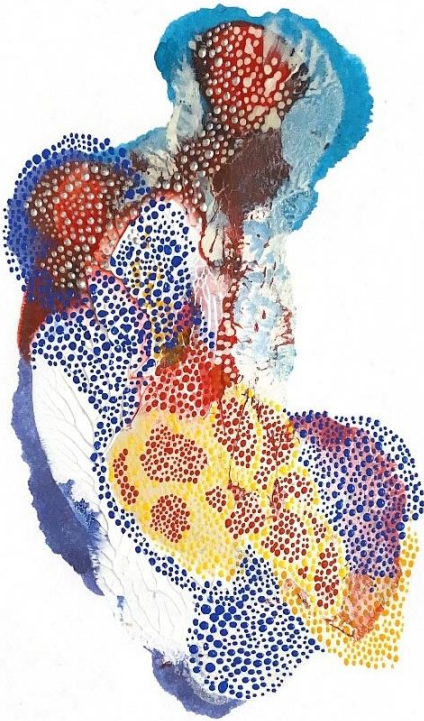

Variation 3, 50€