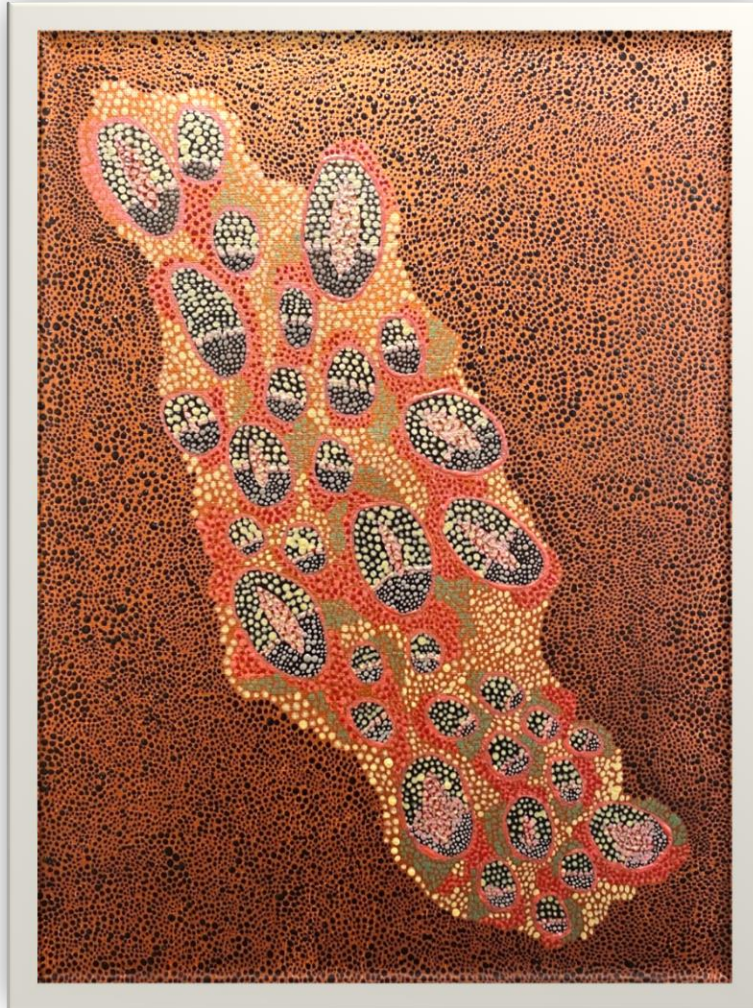

ERIC BLIN

Indisponible
Unavailable

Année de création: 2021
Référence: EB-5-2021
Technique: Pointillisme
Matière: Peinture acrylique et feutre, sur toile
Dimensions: 30X40 cm (11,8x15,7 Inch)

Year of creation: 2021
Reference: EB-5-2021
Technique: Pointillisme
Material: Acrylic Paint and marker onto canvas
Dimensions: 30X40 cm (11,8x15,7 Inch)