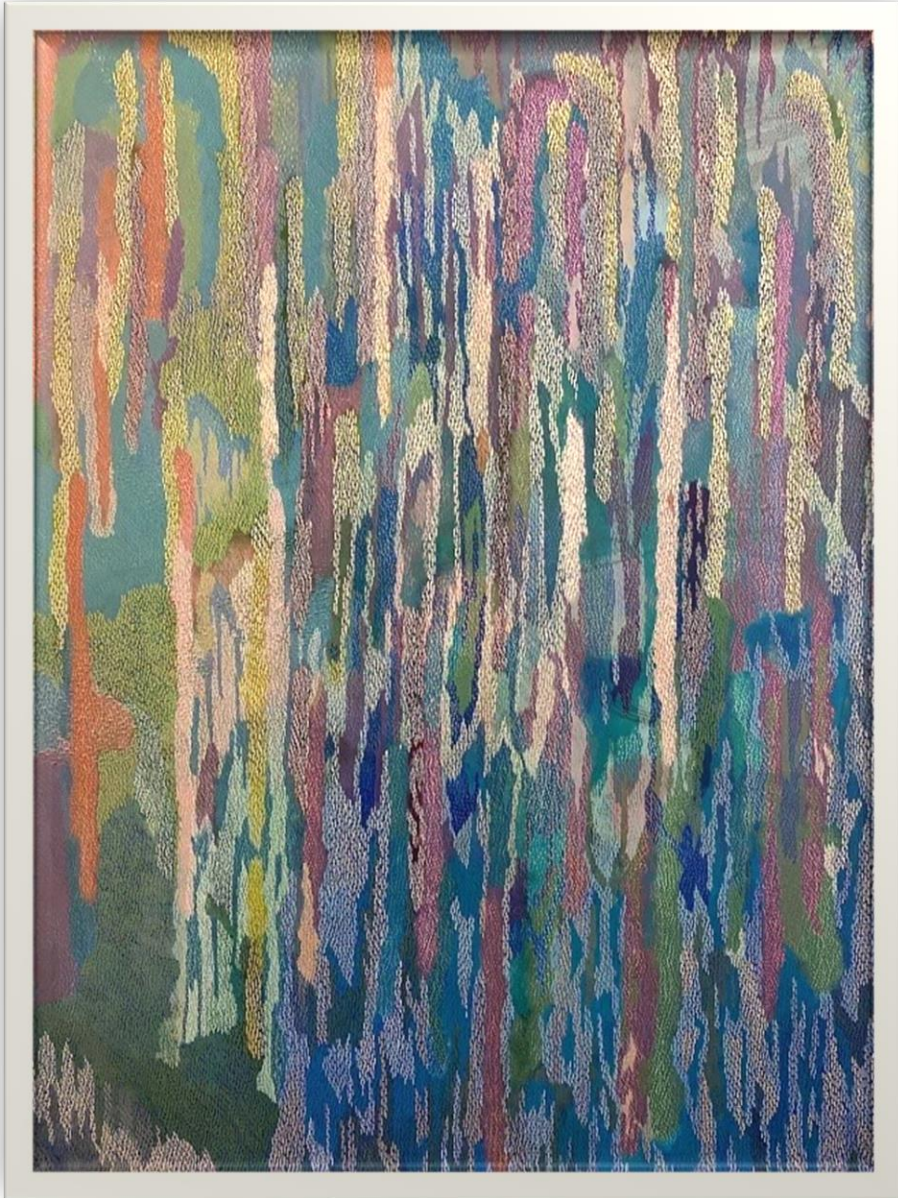

Dimensions:

2022

EB-01-2022

Pointillisme

Acrylic Paint and marker onto wood board

47,5X51 cm (18,7x20 Inch)

ERIC BLIN

Indisponible
Unavailable