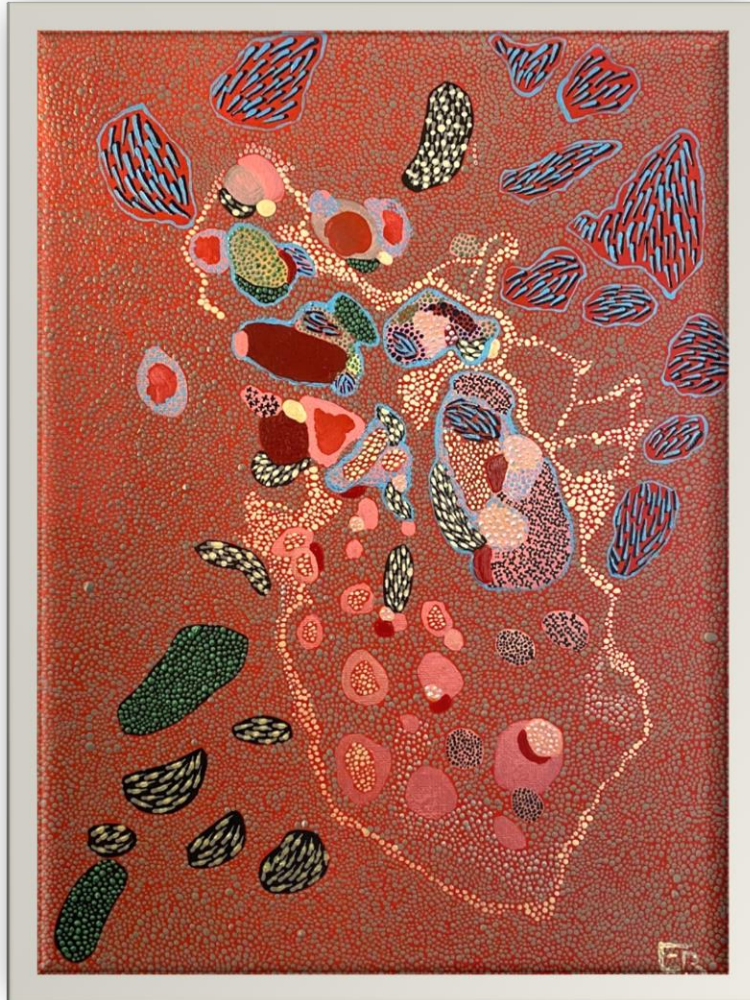

Année de création: 2021
Référence: EB-4-2021
Technique: Pointillisme
Matière: Peinture acrylique et feutre, sur toile
Dimensions: 30X40 cm (11,8x15,7 Inch)

Year of creation: 2021
Reference: EB-4-2021
Technique: Pointillisme
Material: Acrylic Paint and marker onto canvas
Dimensions: 30X40 cm (11,8x15,7 Inch)