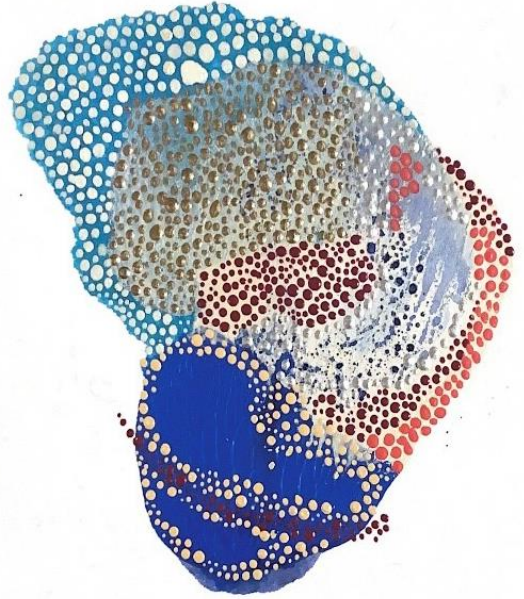

Variation 2, 50€