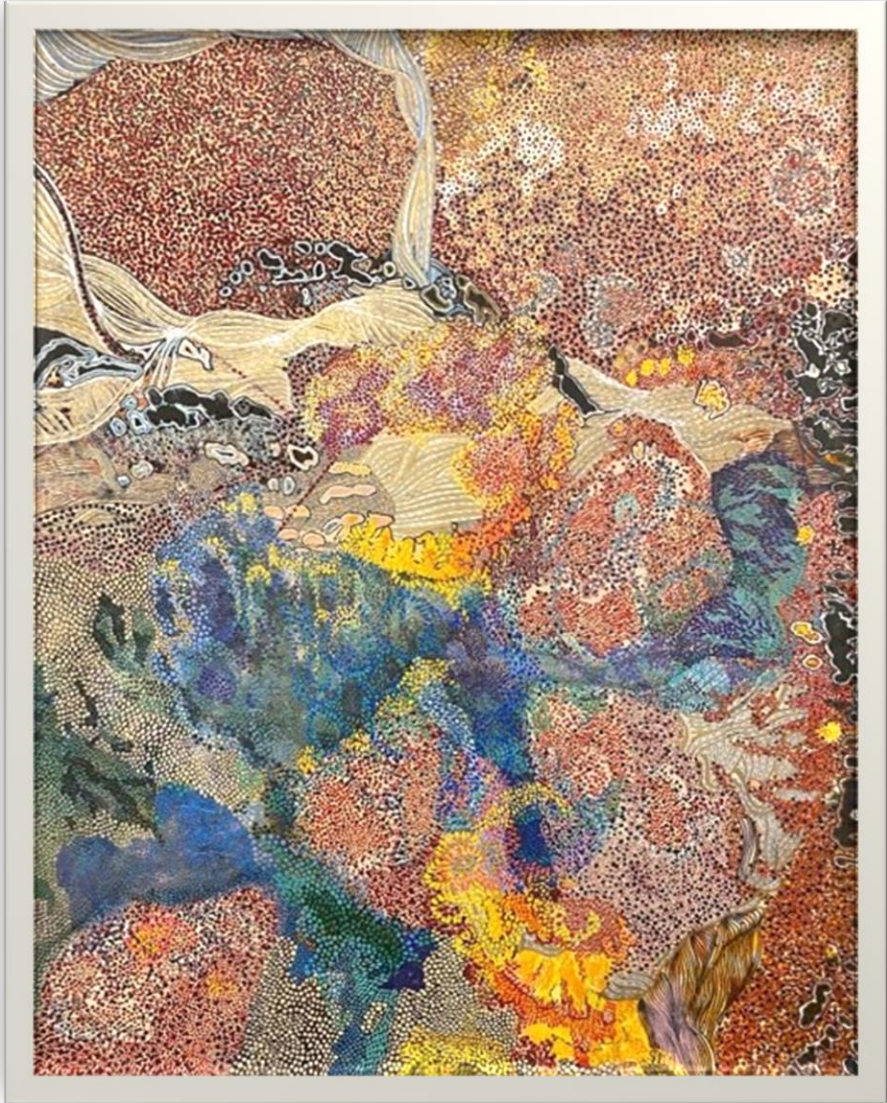

ERIC BLIN

Indisponible
Unavailable

Année de création:	2022
Référence:	EB-03-2022
Technique:	Pointillisme
Matière	Peinture acrylique et feutre, sur toile
Dimensions:	91X121 cm (35,8x47,6 Inch)
Year of creation:	2021
Reference	EB-03-2022
Technique:	Pointillisme
Material	Acrylic Paint and marker onto canvas
Dimensions:	91X121 cm (35,8x47,6 Inch)