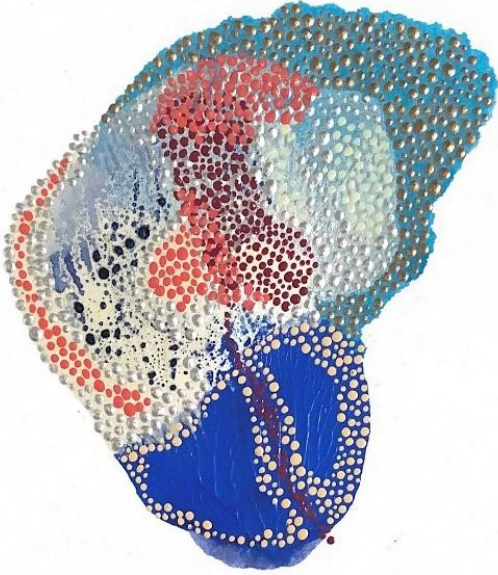

ERIC BLIN

Disponible
Available

Variation 1, 50€