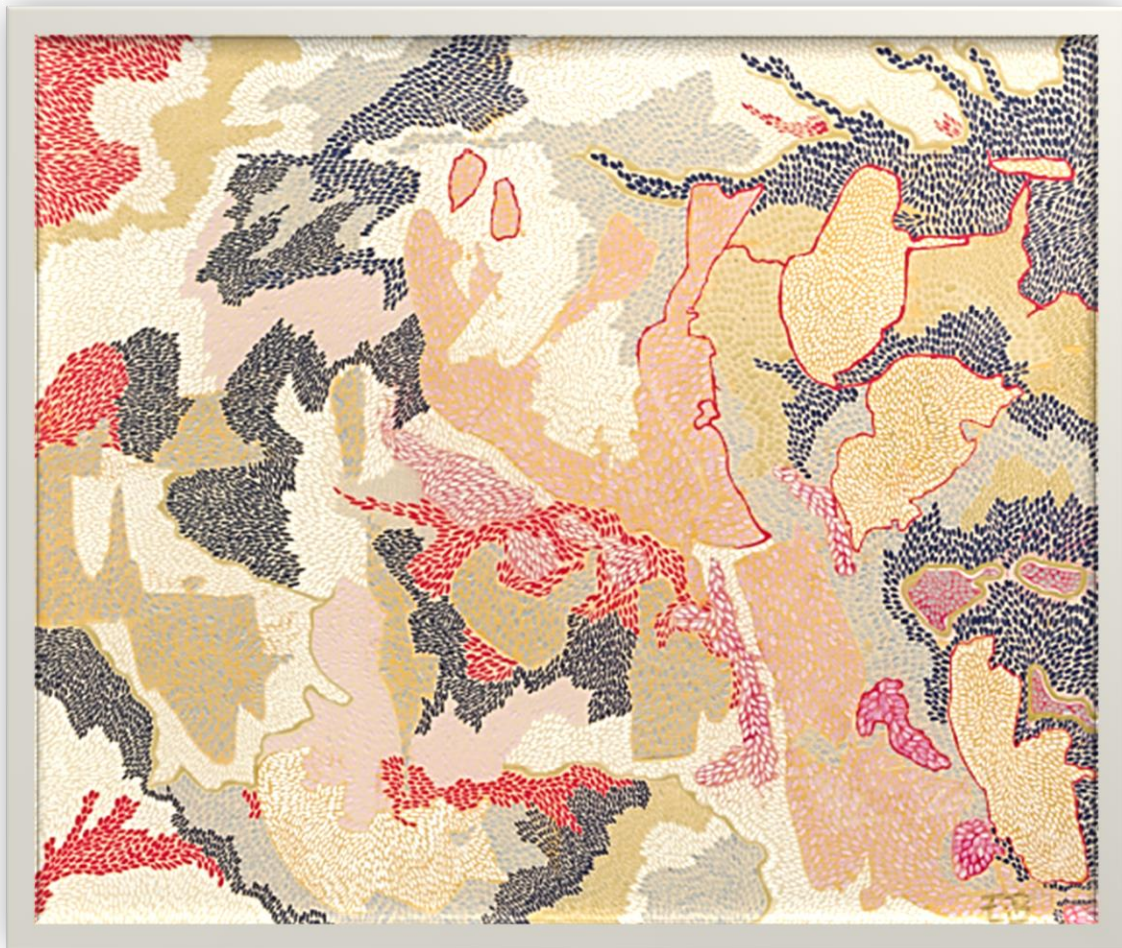

EB-3-2018

Pointillisme

Acrylic Paint and marker onto canvas

100x100 cm (40x40 Inch)

UNAVAILABLE

Yes

ERIC BLIN

Indisponible
Unavailable