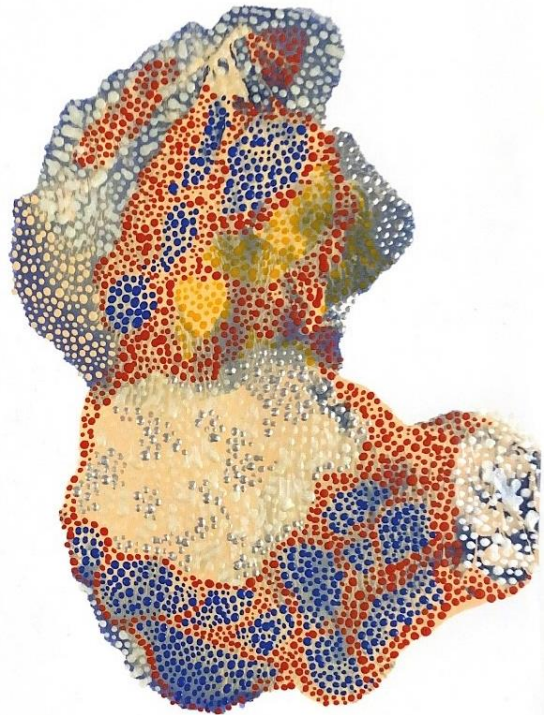

Variation 8, 50€